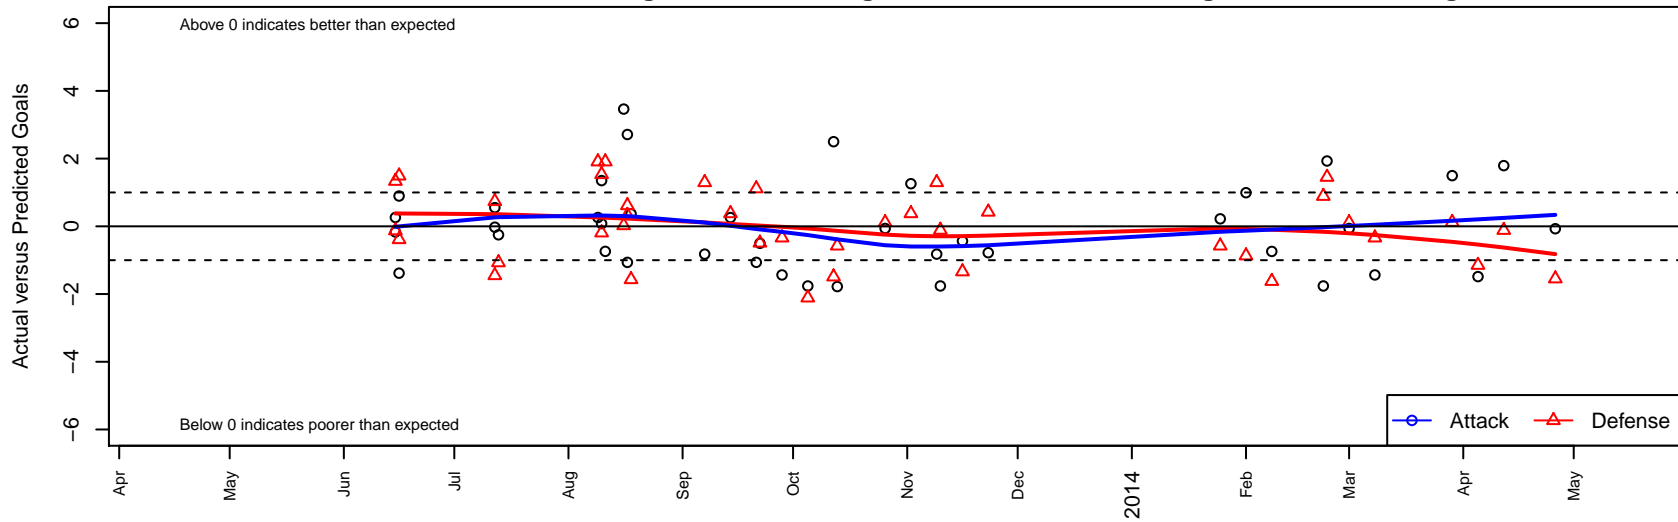

FWFC Blue B00
Dots are actual minus expected GF (blue circles) and GA (red triangles).
Blue line is smoothed change in attack strength. Red is smoothed change in defense strength.